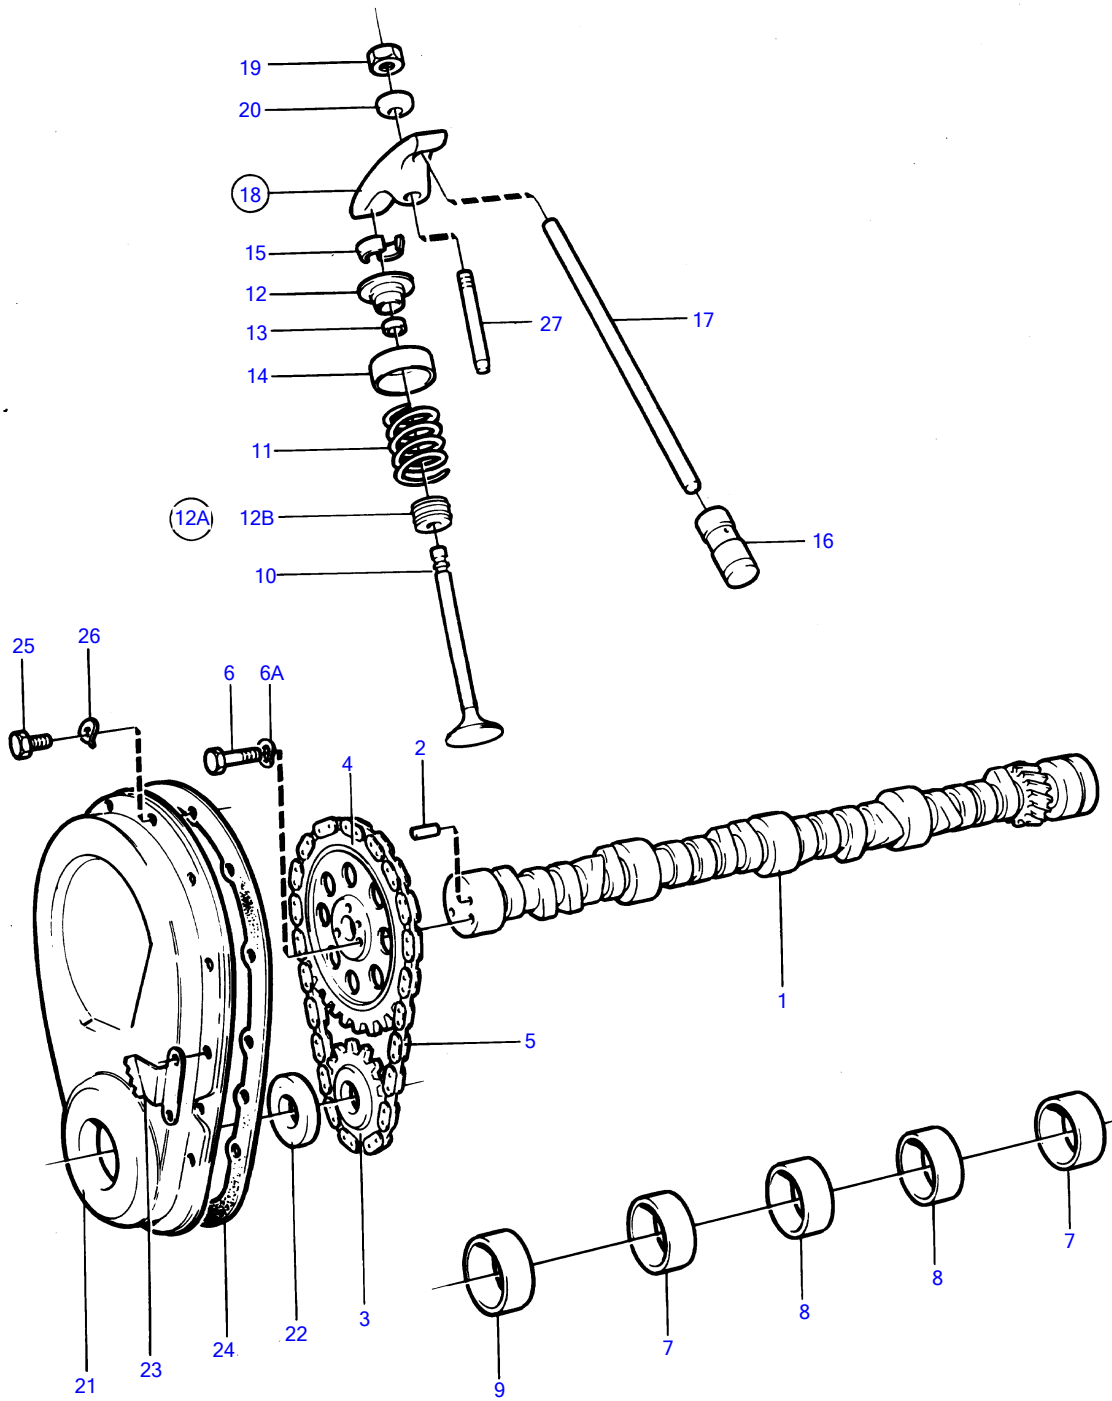

500B, 501B

7210

500B, 501B

REF	PART NO.	QTY	DESCRIPTION	SEE SEC.	NOTES
1	835465	1	Camshaft		
2	835040	1	• Locating pin		
3	856069	1	Sprocket		
4	856068	1	Sprocket		
5	856070	1	Camshaft chain		
6	940135	3	Hexagon screw		
6A	941907	3	Spring washer		
7	841423	2	Bushing		Incl.in cylinderblock.
8	841424	2	Bushing		Incl.in cylinderblock.
9	841422	1	Bearing		Incl.in cylinderblock.
10	835541	8	Exhaust valve		Std
	841372	8	Exhaust valve		Over size 0,015"
	(841860)	8	Inlet valve		Std, Obsolete part
	(841861)	8	Inlet valve		Over size 0,015", Obsolete part
	(841862)	8	Valve		Over size 0,030", Obsolete part
11	835102	16	Spring		
12	855825	8	Valve spring washer		For exhaust valve.
	841782	8	Valve spring washer		
12A	855564	1	Sealing kit		
12B		8	• seal		
13		16	• oil seal		
14	841781	16	Shield		
15	835401	32	Valve collet		
16	835089	16	Tappet		
17	841941	16	Push rod		
18	856421	16	Rocker arm		
19	841198	16	• Nut		
20	841199	16	• Ball		
21	856422	1	Timing gear casing		
22	856665	1	• Sealing ring		
23	841038	1	Setting indicator		
24	856663	1	Gasket		
25	841426	10	Screw		
26	941906	10	Spring washer		Early type
27	835108	16	Stud	12436	
	841779	16	Stud		Over size 0,013"